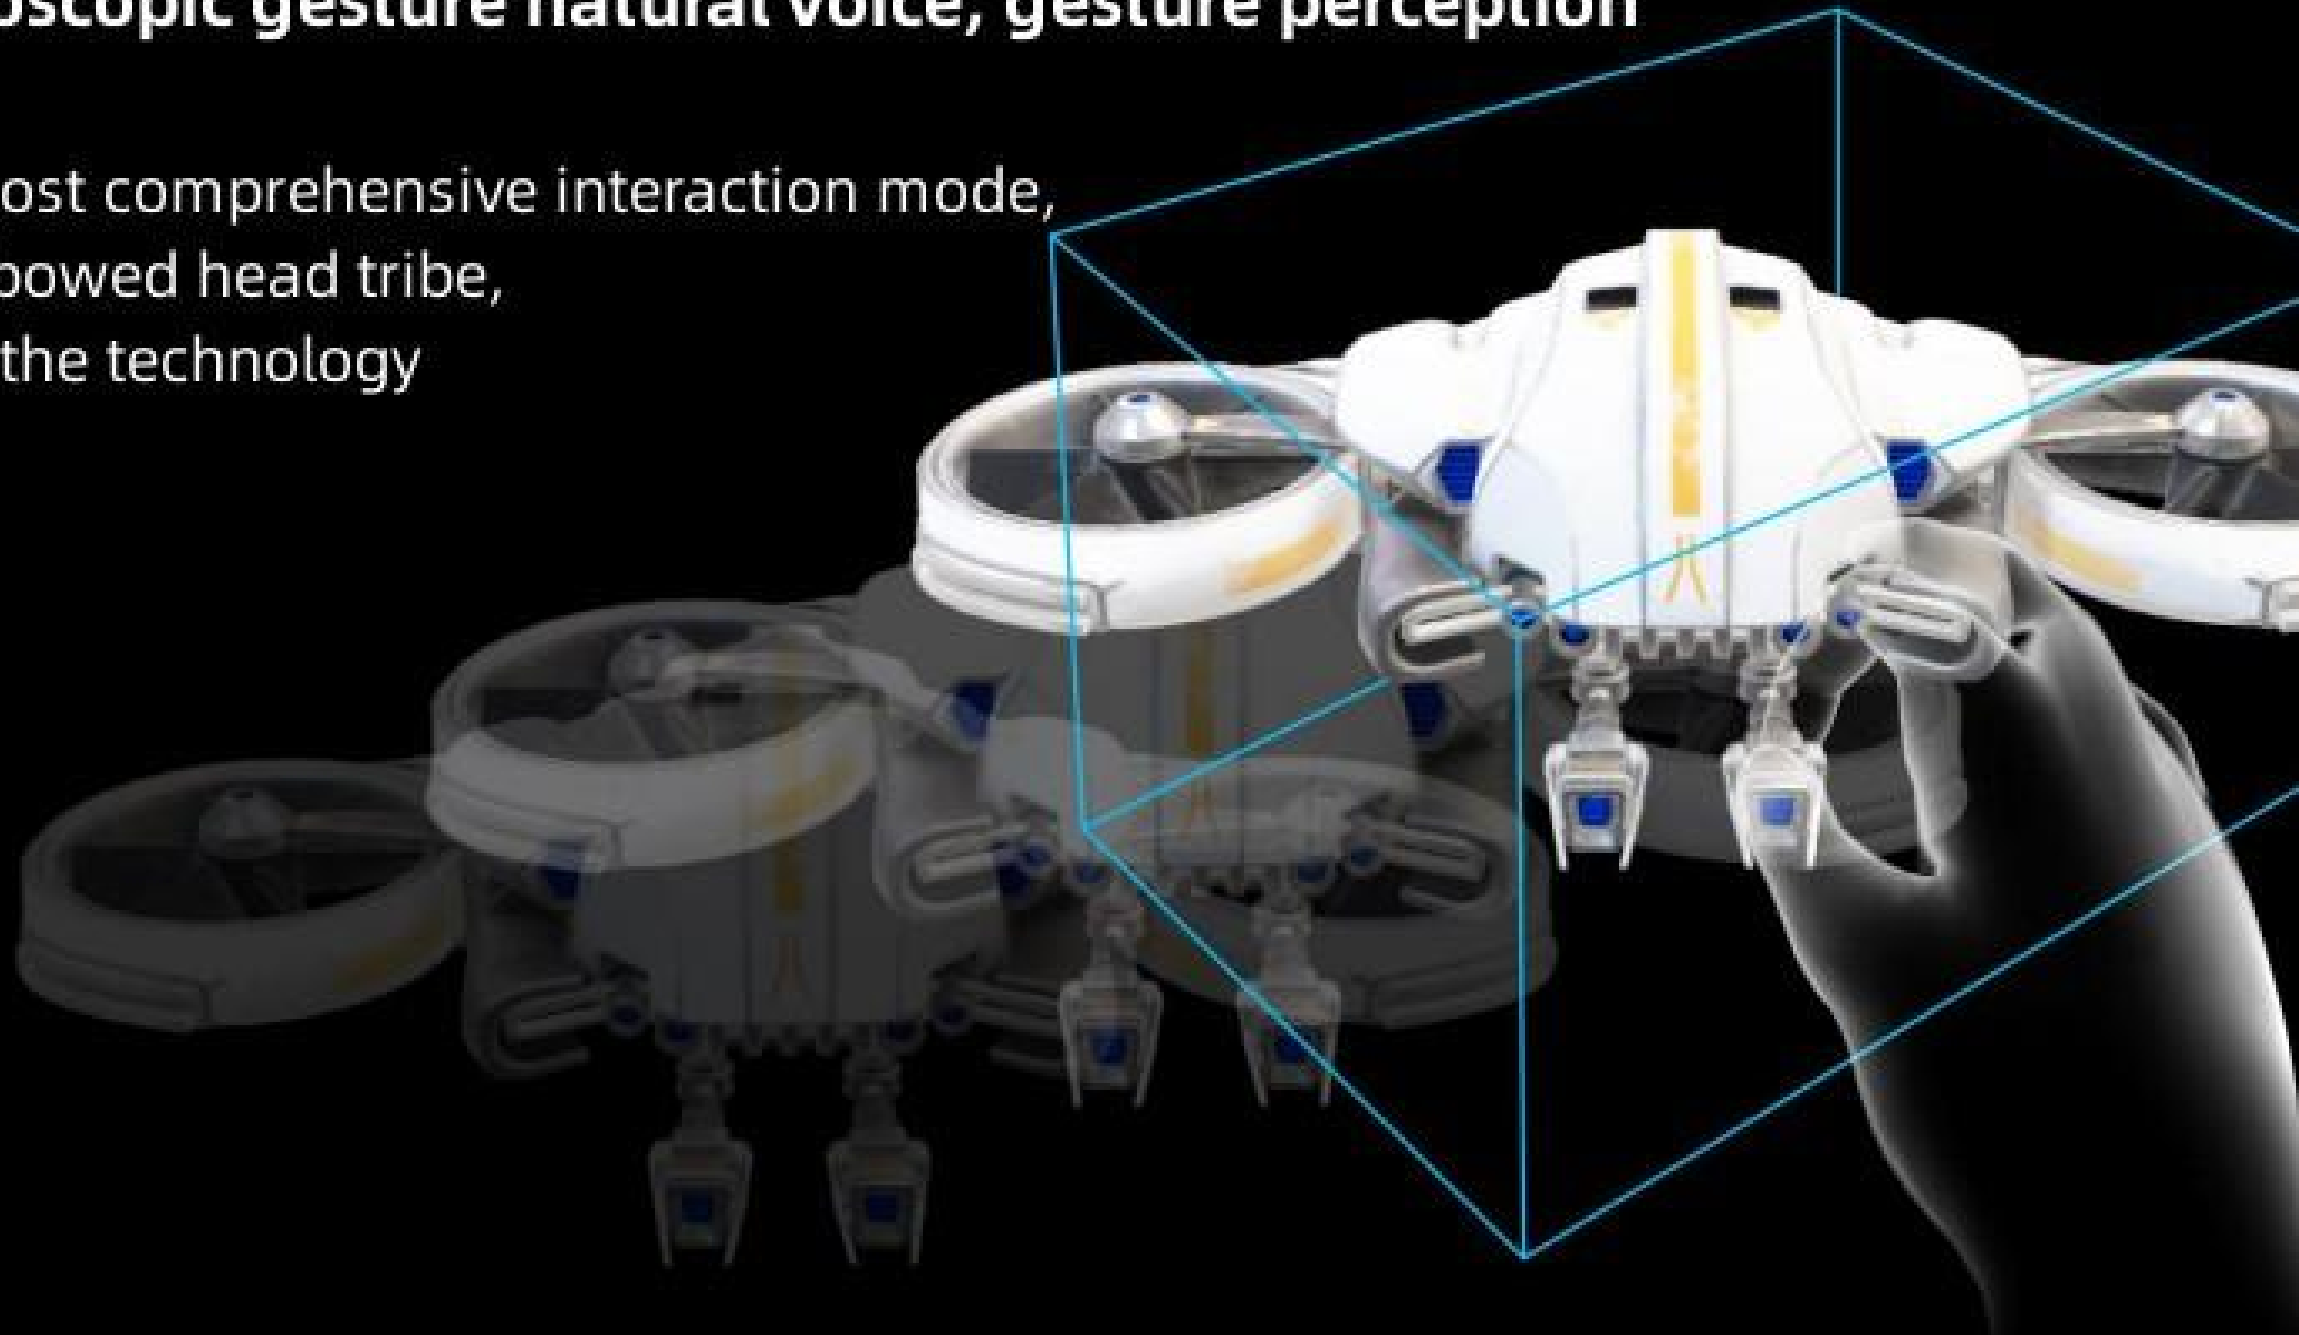

Stereoscopic gesture natural voice, gesture perception

The most comprehensive interaction mode,
don't bowed head tribe,
grasp the technology